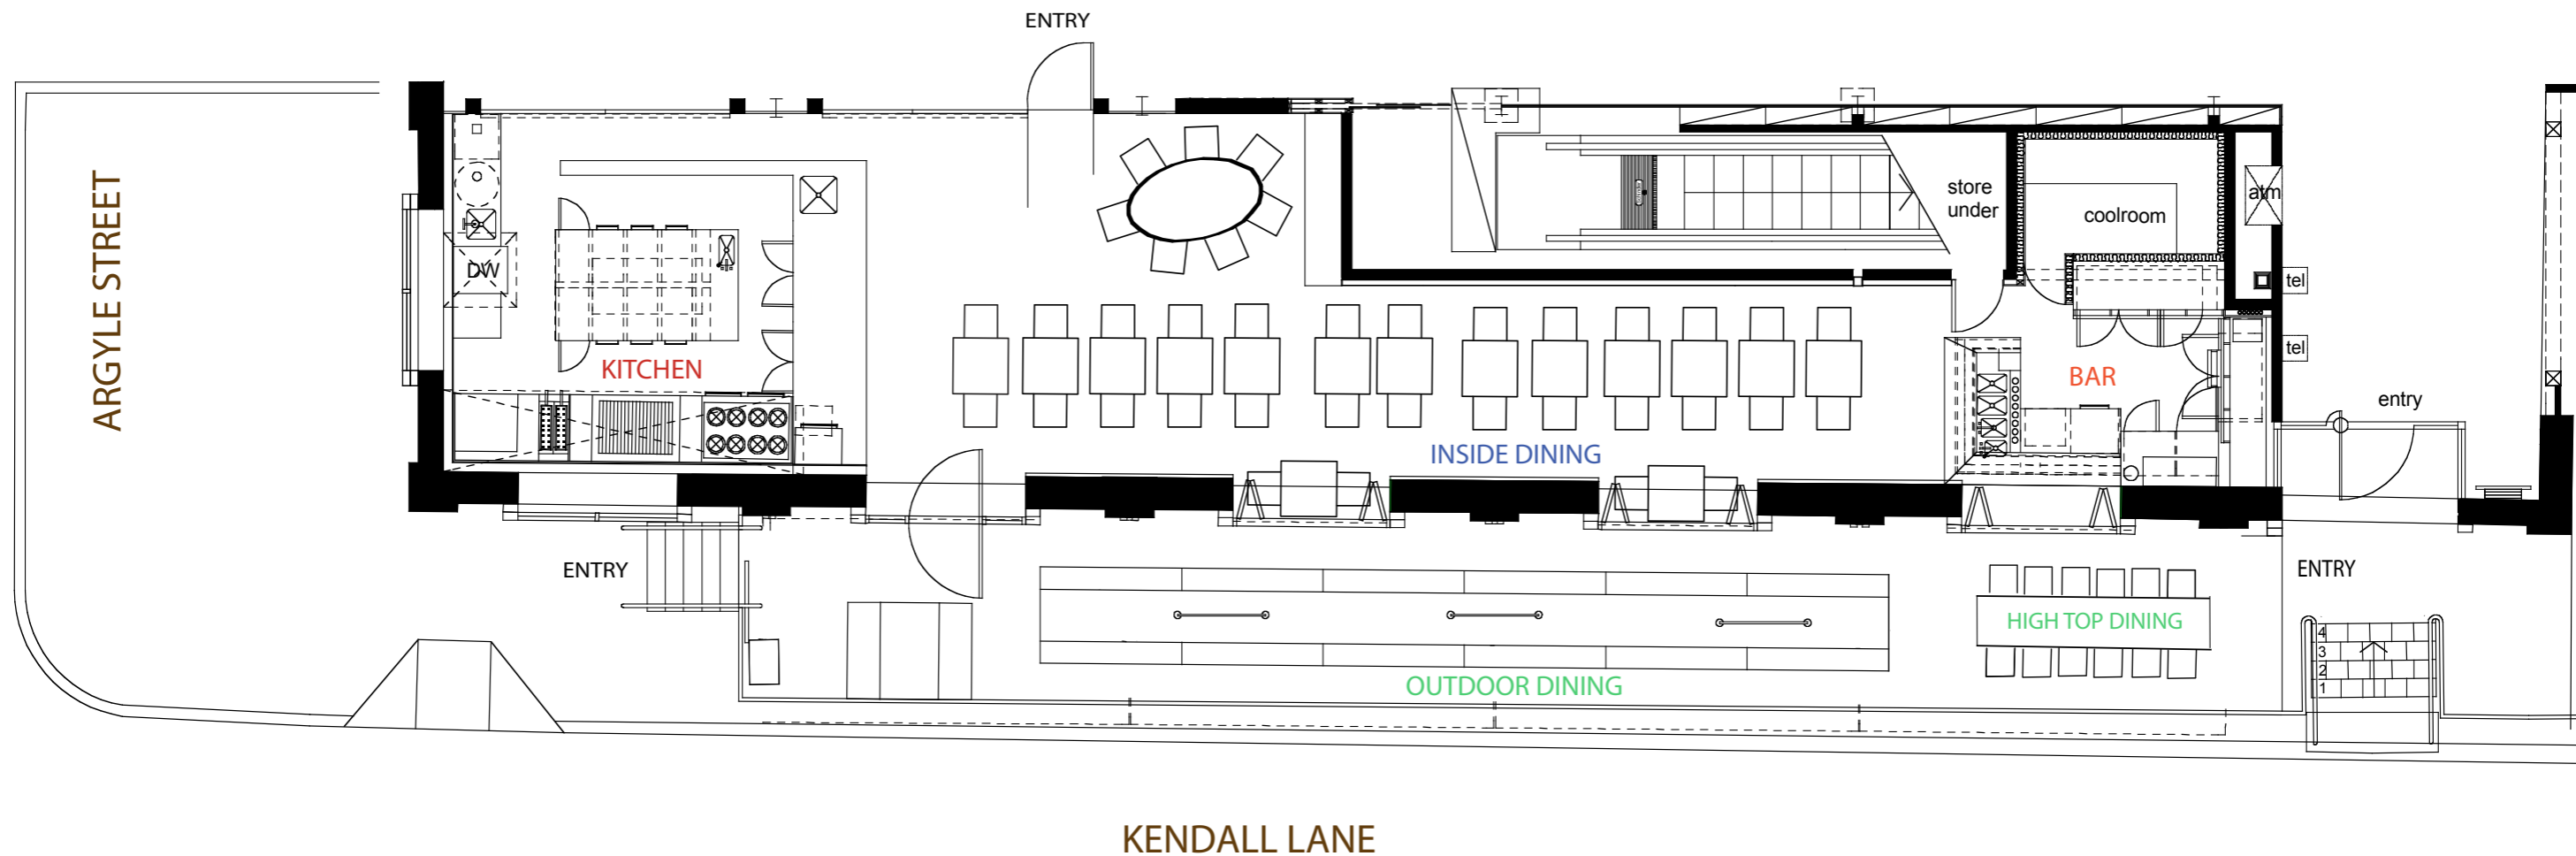

# FLOORPLAN

**PONY LOUNGE AND DINING - THE ROCKS**

Corner Argyle Street and Kendall Lane

The Rocks NSW 2000

T. 02 9252 7797 | [reservations@ponydining.com.au](mailto:reservations@ponydining.com.au)

<http://www.ponydining.com.au>